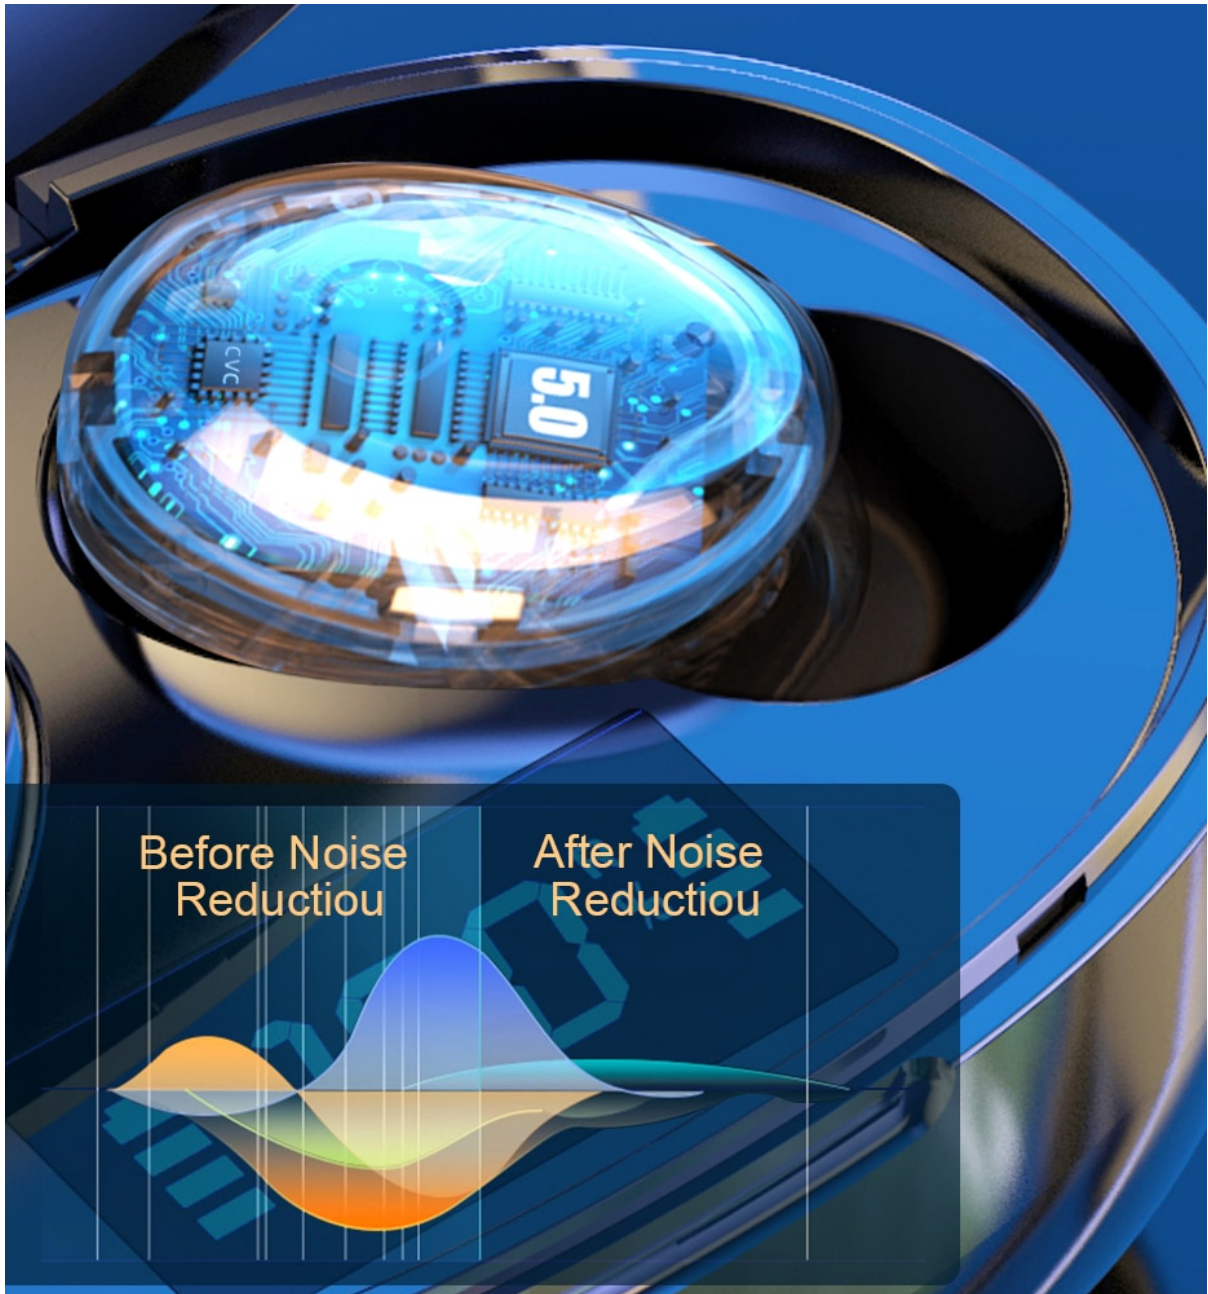

[Add to Cart](#)

Digital Power Display of Charging Case

The digital of the charging case shows the remaining battery, you can know when the charging case need to be charged according to the digital,you are no longer afraid of the charging case does not have enough power to supply the wireless earbuds.

Dual/Single Earbud Use

Auto Switch between earbuds care-free thanks to the latest Multi Cast Synchronization Technology. Enjoy music without any lag/delay whenever using the left or right earphones alone.